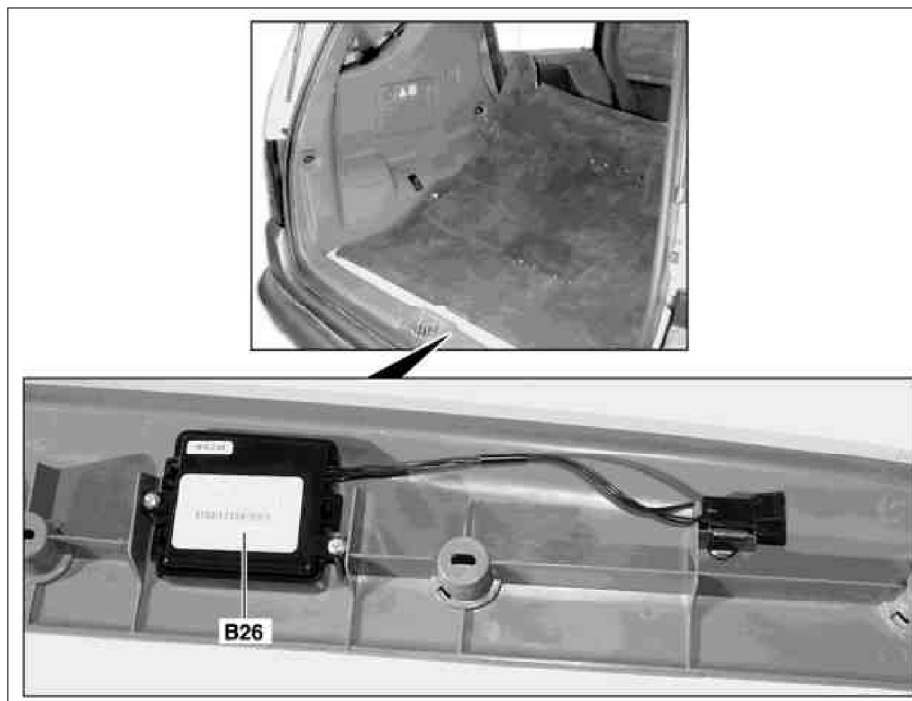

MODEL 163 as of 1.9.00 with CODE (245) Trip computer

B26 Electronic compass

P54.50-2035-06

	Electronic compass, location	The electronic compass (B26) can be found below the cover for the trunk sill.	
	Electronic compass, purpose		GF54.50-P-4101-01GH
	Electronic compass, design	The electronic compass (B26) is housed in a plastic casing. The two measuring coils are mounted perpendicular to one another on a circuit board. The 4-pin connector is connected to the electronic compass (B26) via a piece of cable.	