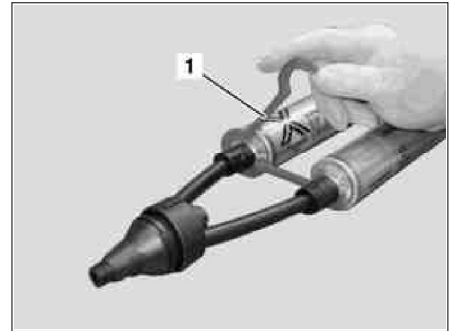

AR67.10-P-1000-07P	Prepare glue cartridge		
--------------------	------------------------	--	--

Commercially available tools (see Workshop Equipment Manual)

Number	Designation	Make (e. g.)	Order number
WH58.30-Z-1015-20A	Betapower II (2-component electric cartridge gun)	DOW Automotive (Deutschland) GmbH Am Güterbahnhof D-35683 Dillenburg Tel.: +49 (0) 39484/8714-0	995.182

 Always process cartridges together.

2 Remove retainer (1) from cartridges.

3 Screw on application nozzle.

4 Insert cartridges into Betagun 2-component electric cartridge gun

 The 2-component glue set includes plastic and glass primer, the 2-component repair set for glazing bonded windows includes only glass primer.