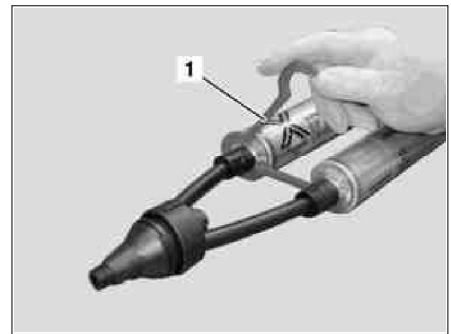

AR67.10-P-1000-07P	Prepare glue cartridge		
--------------------	------------------------	--	--

**Commercially available tools** (see Workshop Equipment Manual)

Number	Designation	Make (e. g.)	Order number
WH58.30-Z-1015-20A	Betapower II (2-component electric cartridge gun)	DOW Automotive (Deutschland) GmbH Am Güterbahnhof D-35683 Dillenburg Tel.: +49 (0) 39484/8714-0	995.182

 Always process cartridges together.

2 Remove retainer (1) from cartridges.

3 Screw on application nozzle.

4 Insert cartridges into Betagun 2-component electric cartridge gun

 The 2-component glue set includes plastic and glass primer, the 2-component repair set for glazing bonded windows includes only glass primer.