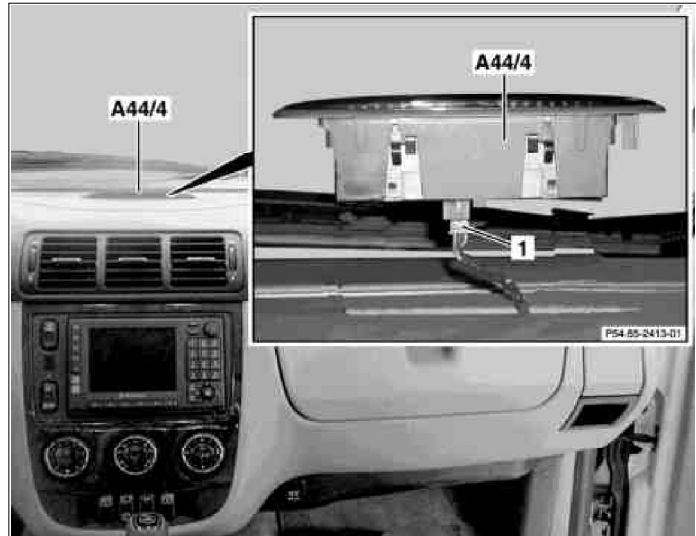

MODEL 163.113 /128 /154 /157 /174 /175 with CODE (220a) Parktronic System (PTS)

1 Connector

A44/4 PTS warning display, center of instrument panel

P54.65-2414-11

☒ ☒	Remove/install		
1	Remove PTS warning display (center of dashboard)A44/4) above the instrument panel.	⚠ Ensure that the instrument panel is not damaged. ☑ Long wedge	*115589035900
2	Disconnect connector (1).		
3	Install in the reverse order		