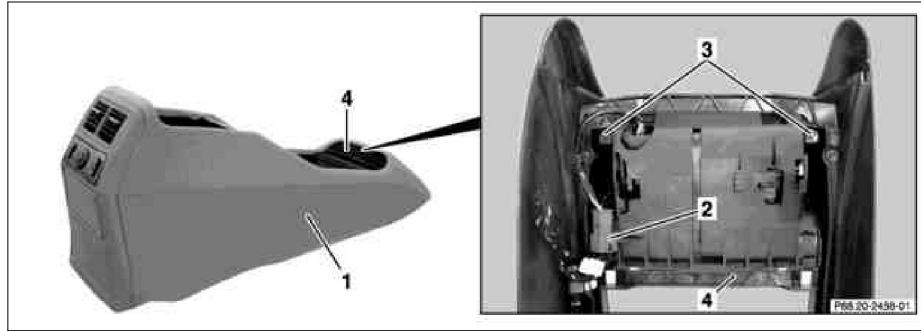

MODEL 163.113 /154 /174 #A as of 289565,
163.113 #X as of 754620,
163.128 /157 /175

- 1 Center console
- 2 Plug
- 3 Bolts
- 4 Front ashtray

P68.20-2459-04

☒ ☒	Remove/install		
1	Remove center console (1)		AR68.20-P-2000GH
2	Lay center console down on suitable subsurface	i Do not damage center console	
3	Disconnect plug (2)		
4	Remove bolts (3)		
5	Remove front ashtray (4)	i Installation: Ensure that ashtray is seated correctly in center console.	
6	Install in the reverse order		