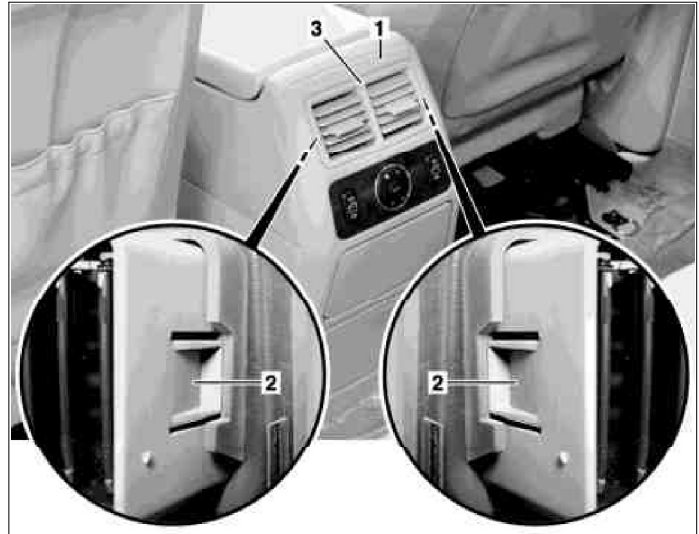

**MODEL** 163.113 /154 /174 #A as of 289565,  
 163.113 #X as of 754620,  
 163.128 /157 /175

- 1 Rear center console.
- 2 Retaining clips
- 3 Air nozzle

P68.20-2494-11

☒ ☒	Remove/install		
1	Remove rear center console (1)		AR68.20-P-2020GI
2	Loosen retaining clamps (2) on the sides of the air nozzle (3)		
3	Remove air nozzle (3) from the rear center console		
4	Install in the reverse order		