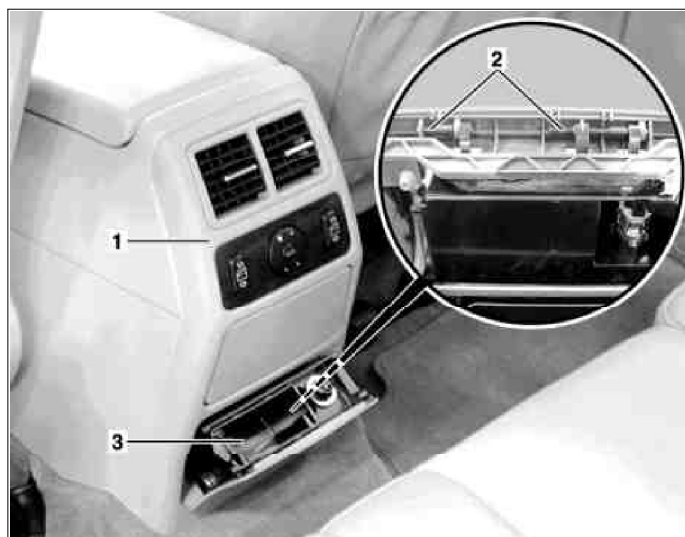

MODEL 163.113 /154 /174 #A as of 289565,
 163.113 #X as of 754620,
 163.128 /157 /175

- 1 Rear center console.
- 2 Locking pin
- 3 Ashtray

P68.20-2498-11

☒ ☒	Remove/install		
1	Remove rear center console (1)		AR68.20-P-2020GI
2	Remove locking pin (2) from ashtray hinge		
3	Remove ashtray (3)		
4	Install in the reverse order		