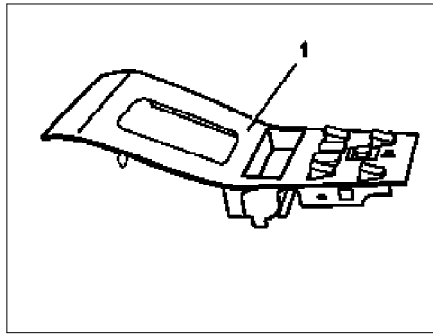

MODEL 163.113 /136 /154 /172 /174 up to 31.8.01

- 1 Cover on gearshift lever
2 Ashtray housing

P68.20-0455-01

P68.20-0454-01

☒ ☒	Remove/install		
1	Remove cover on gearshift lever (1)		AR68.20-P-2310GH
2	Remove ashtray housing (2) toward rear	i Installation: Slide ashtray housing into mount and catch.	
3	Install in the reverse order		