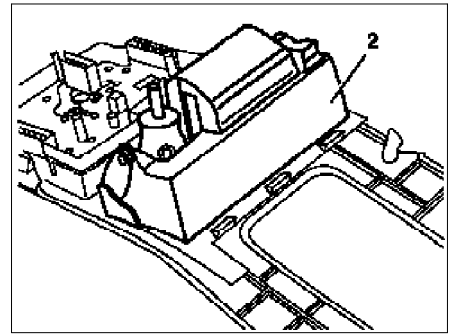

MODEL 163.113 /136 /154 /172 /174 up to 31.8.01

- 1 Cover on gearshift lever
2 Ashtray housing

P68.20-0455-01

P68.20-0454-01

☒ ☒	Remove/install		
1	Remove cover on gearshift lever (1)		AR68.20-P-2310GH
2	Remove ashtray housing (2) toward rear	i Installation: Slide ashtray housing into mount and catch.	
3	Install in the reverse order		