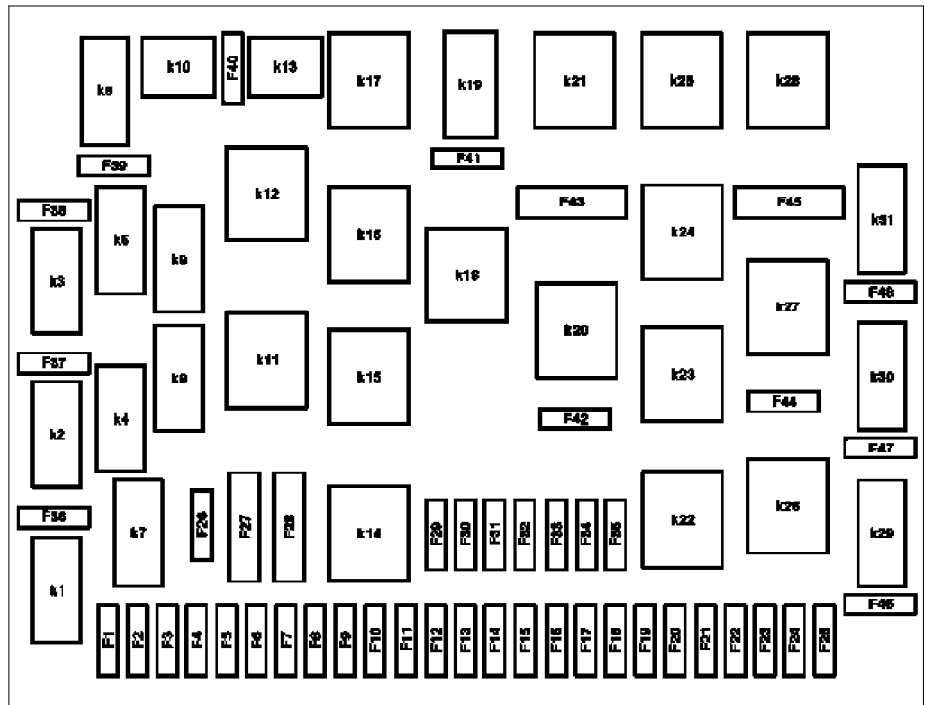

MODEL 163

Fuses 1-42
Relay k1-k32

P54.15-0438-06

Overview of fuse and relay module in right front footwell

P54.15-2486-12

	Fuse and relay box, fuses, relay holder	Engines 612.963 and 628.963	GF54.15-P-1255-12G
	Fuse and relay box, fuses, relay holder	up to 31.08.01	GF54.15-P-1255-15GH
	Fuse and relay box, fuses, relay holder	as of 01.09.01	GF54.15-P-1255-15GA
	Fuse and relay box, fuses, relay holder	Fuse and module box in right front footwell	GF54.15-P-1255-15GI
	Fuse and relay box, relay/relay holder	up to 31.08.01	GF54.15-P-1255-18GH
	Fuse and relay box, relay/relay holder	as of 01.09.01	GF54.15-P-1255-18GA
	Fuse and relay box, relay/relay holder	Fuse and module box in right front footwell	GF54.15-P-1255-18GI