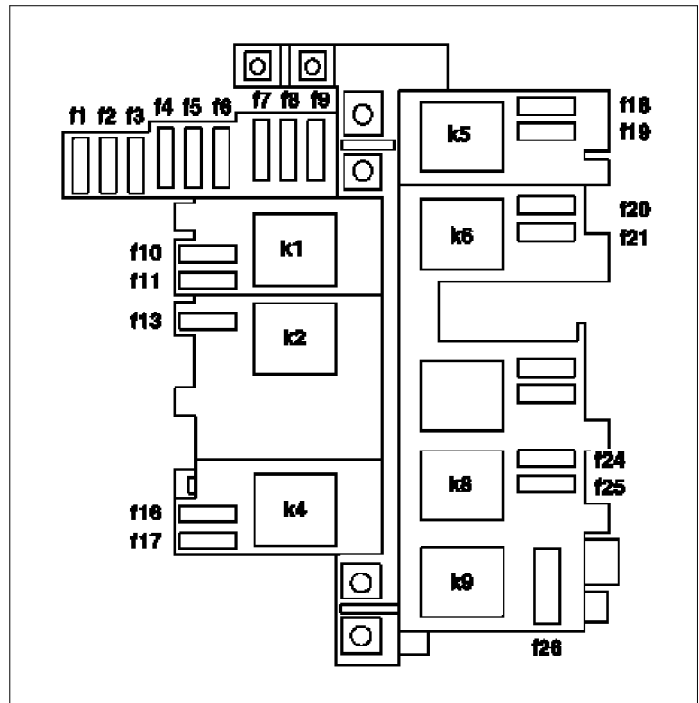

MODEL 163

Fuses 1-42
Relay k1-k32

P54.15-0438-06

Overview of fuse and relay module in right front footwell

P54.15-2486-12

	Fuse and relay box, fuses, relay holder	Engines 612.963 and 628.963	GF54.15-P-1255-12G
	Fuse and relay box, fuses, relay holder	up to 31.08.01	GF54.15-P-1255-15GH
	Fuse and relay box, fuses, relay holder	as of 01.09.01	GF54.15-P-1255-15GA
	Fuse and relay box, fuses, relay holder	Fuse and module box in right front footwell	GF54.15-P-1255-15GI
	Fuse and relay box, relay/relay holder	up to 31.08.01	GF54.15-P-1255-18GH
	Fuse and relay box, relay/relay holder	as of 01.09.01	GF54.15-P-1255-18GA
	Fuse and relay box, relay/relay holder	Fuse and module box in right front footwell	GF54.15-P-1255-18GI