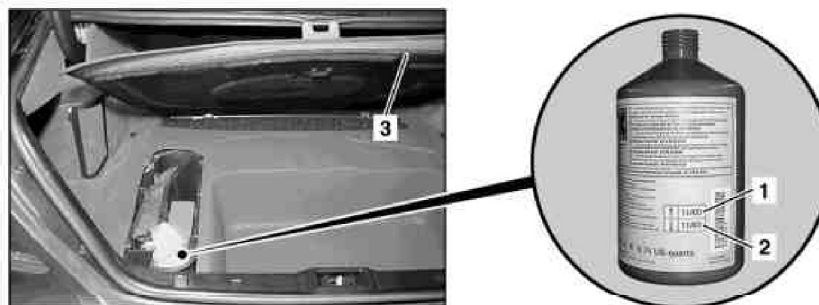

P40.10-2643-04