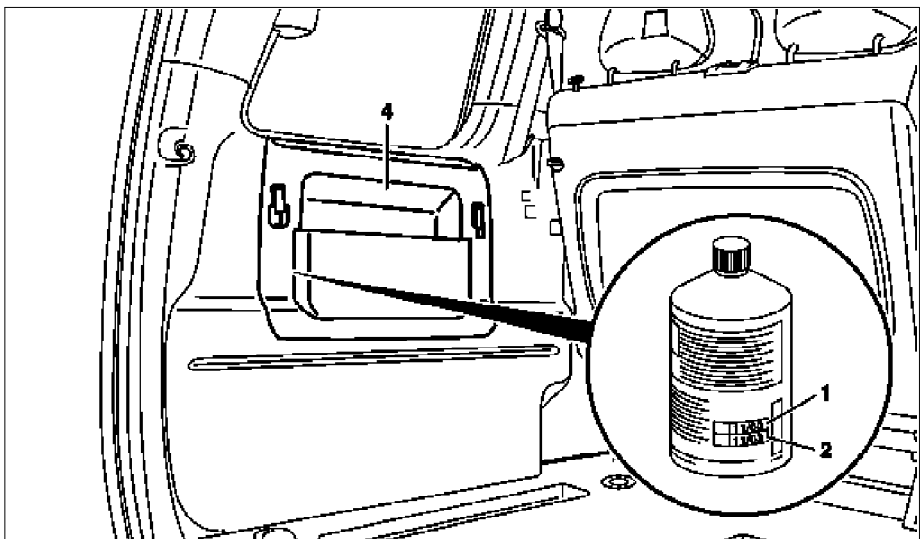

- 1 Date of manufacture
- 2 Expiration date
- 4 Left side paneling

N42.10-2129-05

	Remove/Install		
1.1	Open luggage compartment lid	Model 170, 171, 203, 209, 211.0, 230, 240	
1.2	Open tailgate	Model 163, 168, 211.2, 414 Model 211.6: The place where the TIREFIT tire repair kit is kept can vary depending on the vehicle body, see body manufacturer's operating manual.	
2.1	Lift trunk floor paneling (3), remove if necessary.	Model 168, 170, 171, 203, 209, 211.0, 230, , 240	
2.2	Lift load compartment floor (5)	Model 211.2	
2.3	Open left side paneling (4) in luggage compartment	Model 163, 414	
	Check		
3	Check expiration date (2) on the bottle.	TIREFIT tire sealant has a shelf life of 3 or 4 years depending on the version, measured from the indicated date of manufacture (1). The tire sealant must be replaced after this date. Dispose of used or old TIREFIT in a container for paintshop waste (see Workshop Equipment Manual, Volume 2, Chapter U, Group 00 (22), Subject 2.3). Fire hazard! No fire, naked flames or smoking. Avoid formation of sparks. Do not inhale vapors.	
	TIREFIT tire sealant		AH40.10-P-0001-01A
4	Install in the reverse order		