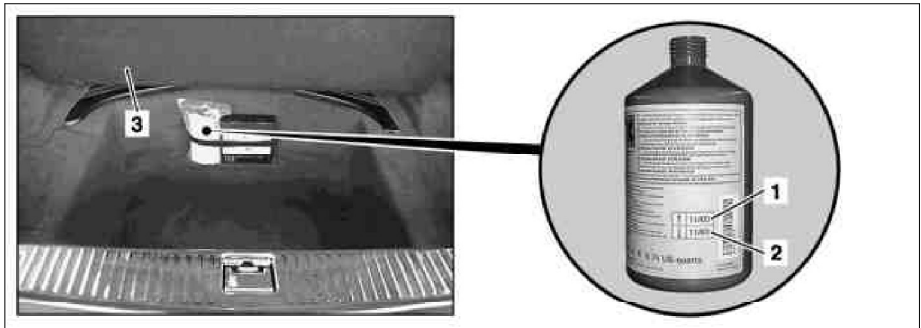

Model 240

- 1 Date of manufacture
- 2 Expiration date
- 3 Trunk floor paneling

P40.10-2803-04