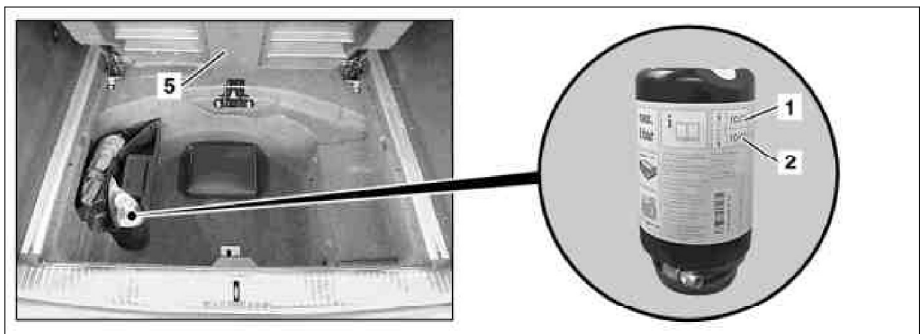

MODEL 211.2

- 1 Date of manufacture
- 2 Expiration date
- 5 Load compartment floor

P40.10-3010-04