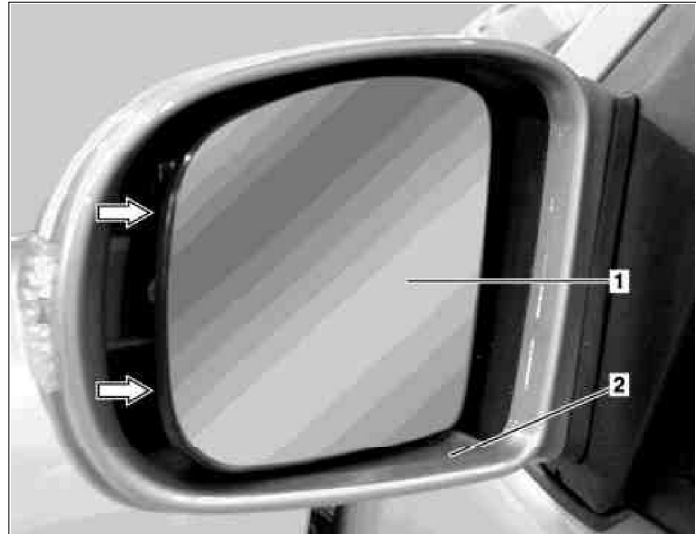

MODEL 163.113 /154 /174 #A as of 289565,
163.113 /154 /174 #X as of 754620,
163.128 /157 /175

- 1 Mirror glass
2 Outside rearview mirror paneling

Arrows Retaining lugs

P88.70-2107-11

 	Remove/install		
1	Adjust mirror glass (1) toward inside.		
2	Loosen retaining lugs (arrows) in housing.	 Long wedge	*115589035900
3	Remove outside rearview mirror paneling (2) toward outside.		
4	Disconnect connector from turn signal lamp.		
5	Install in the reverse order		